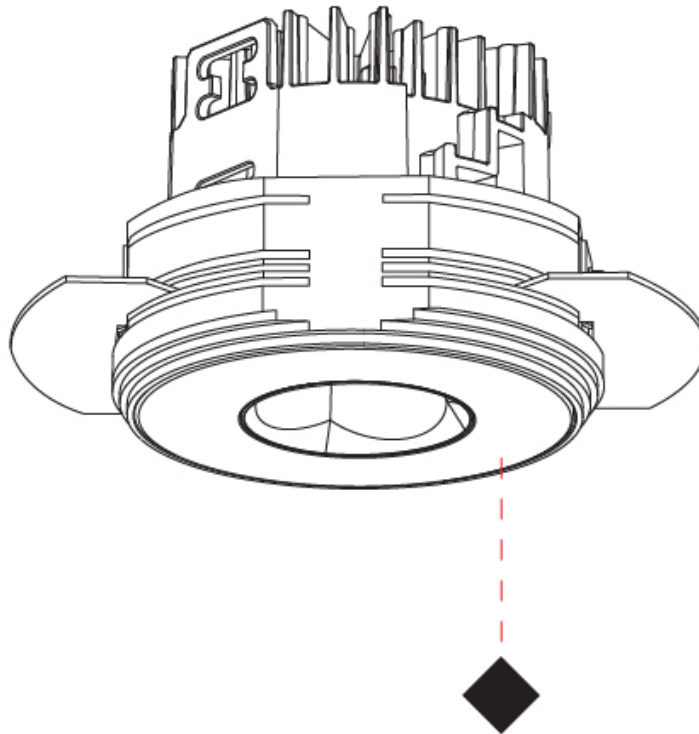

OIKO PRO ROUND FIXED TRIMLESS

A35881-

PROJECT

TYPE

SPECIFIER

QUANTITY

DATE